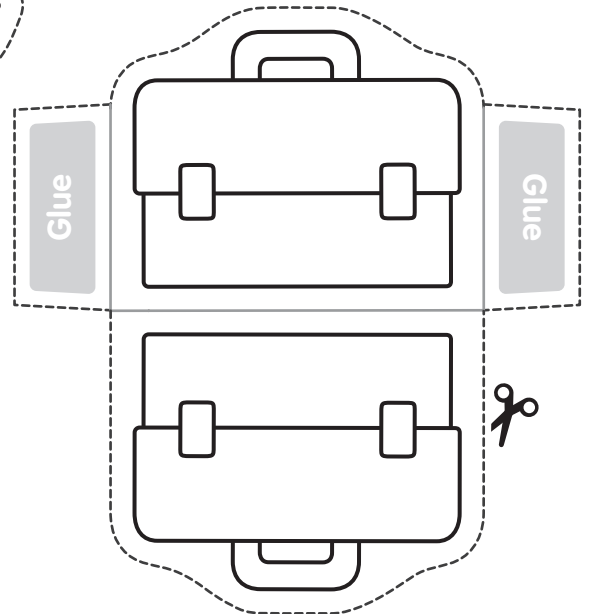

**CONSTRUCTION
ROSIE**

SIGN

STAND

Construction Site

DRILL

GLUE

HAMMER

TOOLBOX

BLUEPRINT

LUNCH

Instructions:

Color and cut out along the dotted line. Have an adult cut out the holes for the finger puppet. Slot the stand into the sign so it can stand up. Now you are ready to help build stuff!