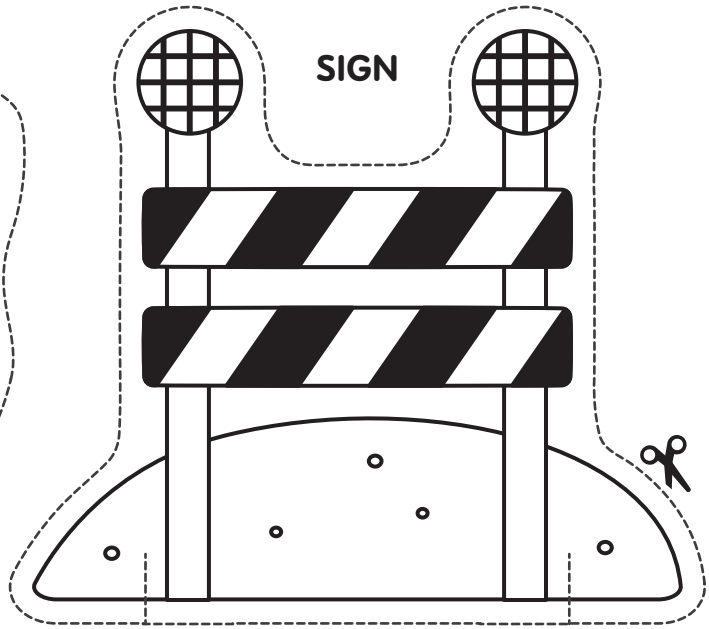

**CONSTRUCTION
ROSIE**

SIGN

STAND

Construction Site

DRILL

GLUE

HAMMER

TOOLBOX

BLUEPRINT

LUNCH

Instructions:

Color and cut out along the dotted line. Have an adult cut out the holes for the finger puppet. Slot the stand into the sign so it can stand up. Now you are ready to help build stuff!